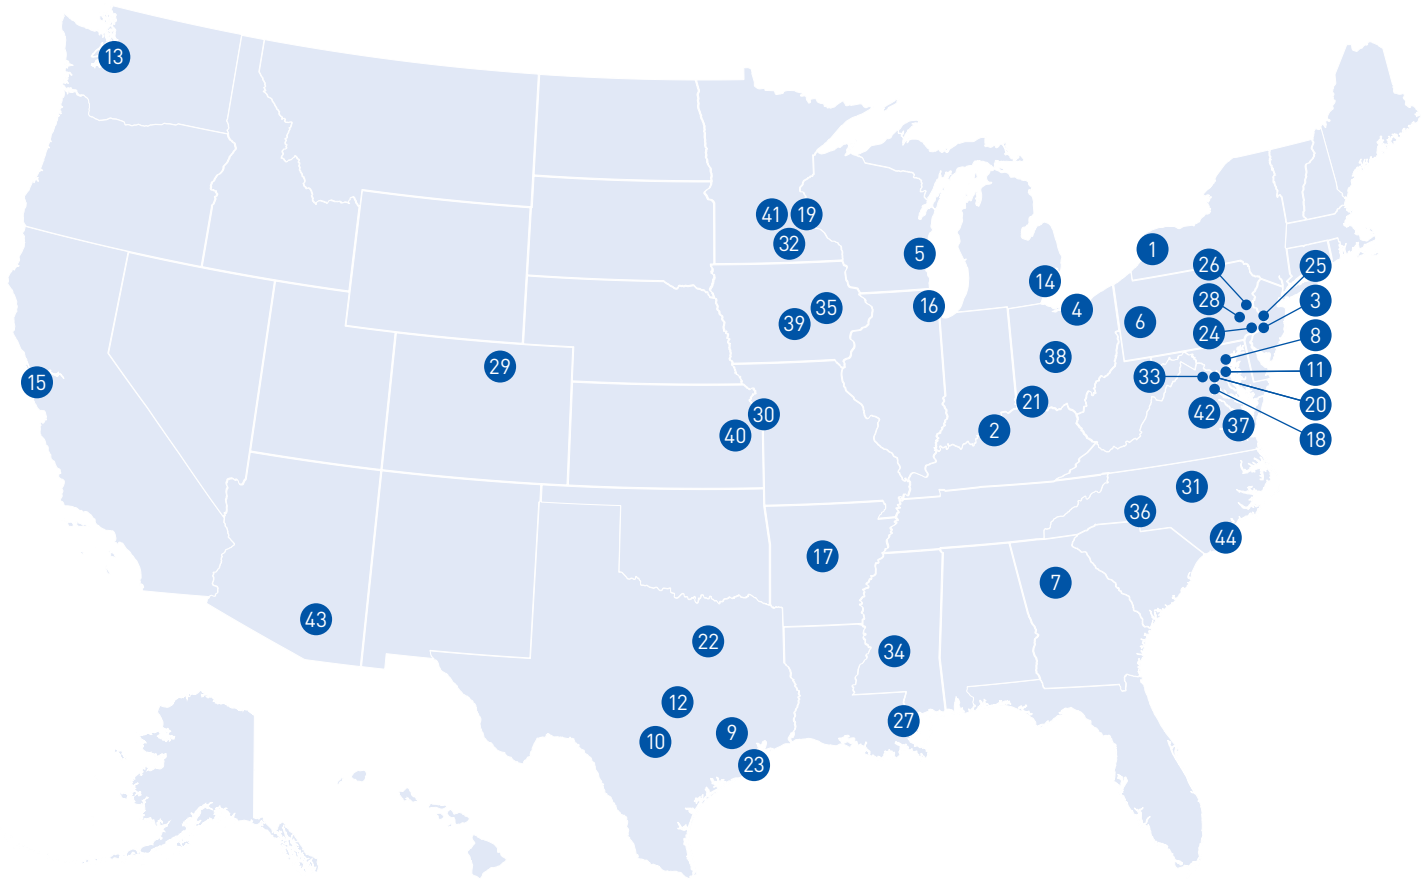

Water Equity Network

Members

as of September 21, 2023

- | | | | |
|---|-----------------------|-------------------------------|----------------------------|
| 1. Buffalo, NY | 12. Austin, TX | 25. Trenton, NJ | 37. Chesapeake Region, VA |
| 2. Louisville, KY | 13. Seattle, WA | 26. Allentown, PA | 38. Columbus, OH |
| 3. Camden, NJ | 14. Detroit, MI | 27. New Orleans, LA | 39. Des Moines, IA |
| 4. Cleveland, OH | 15. San Francisco, CA | 28. Reading, PA | 40. Johnson County, KS |
| 5. Milwaukee, WI | 16. Chicago, IL | 29. Fort Collins, CO | 41. Twin Cities Region, MN |
| 6. Pittsburgh, PA | 17. Little Rock, AR | 30. Kansas City, MO | 42. Richmond, VA |
| 7. Atlanta, GA | 18. Alexandria, VA | 31. Raleigh, NC | 43. Tucson, AZ |
| 8. Baltimore, MD | 19. Saint Paul, MN | 32. Bloomington, MN | 44. Wilmington, NC |
| 9. Houston, TX | 20. Washington, DC | 33. Prince William County, VA | |
| 10. San Antonio, TX | 21. Cincinnati, OH | 34. Jackson, MS | |
| 11. Prince George's and Montgomery Counties, MD | 22. Dallas, TX | 35. Cedar Rapids, IA | |
| | 23. Galveston, TX | 36. Charlotte, NC | |
| | 24. Philadelphia, PA | | |